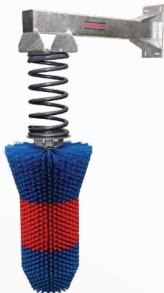

Flexi Swing Scratch Brush

Suitable For: Smaller breeds

Installation Locations: Walls, Pillars