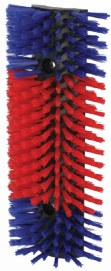

## Cattle Scratch Brush

**Suitable For:** Adult cattle

**Installation Locations:** Rail mount